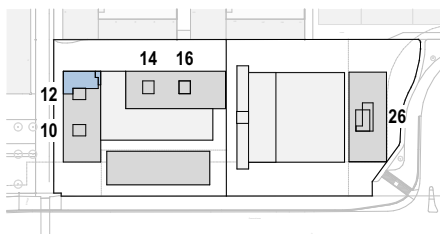

Bau am Park / 1. Obergeschoss

3.5 Zimmer-Whg

Nr. N 1.4

NWF= ca. 101 m²

5.DG	N5.4	N5.3	N5.2	N5.1
4.OG	N4.5	N4.4	N4.3	N4.2/N4.1
3.OG	N3.5	N3.4	N3.3	N3.2/N3.1
2.OG	N2.5	N2.4	N2.3	N2.2/N2.1
1.OG	N1.4	N1.3	N1.2	N1.1
0.EG	12			10

Barbara-Reinhard-Strasse