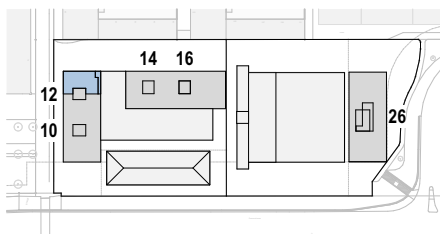

Bau am Park / 2. Obergeschoss 4.5 Zimmer-Whg

Nr. N 2.5

NWF= ca. 112 m²

5.DG	N5.4	N5.3	N5.2	N5.1
4.OG	N4.5	N4.4	N4.3	N4.2/N4.1
3.OG	N3.5	N3.4	N3.3	N3.2/N3.1
2.OG	N2.5	N2.4	N2.3	N2.2/N2.1
1.OG	N1.4	N1.3	N1.2	N1.1
0.EG	12		10	